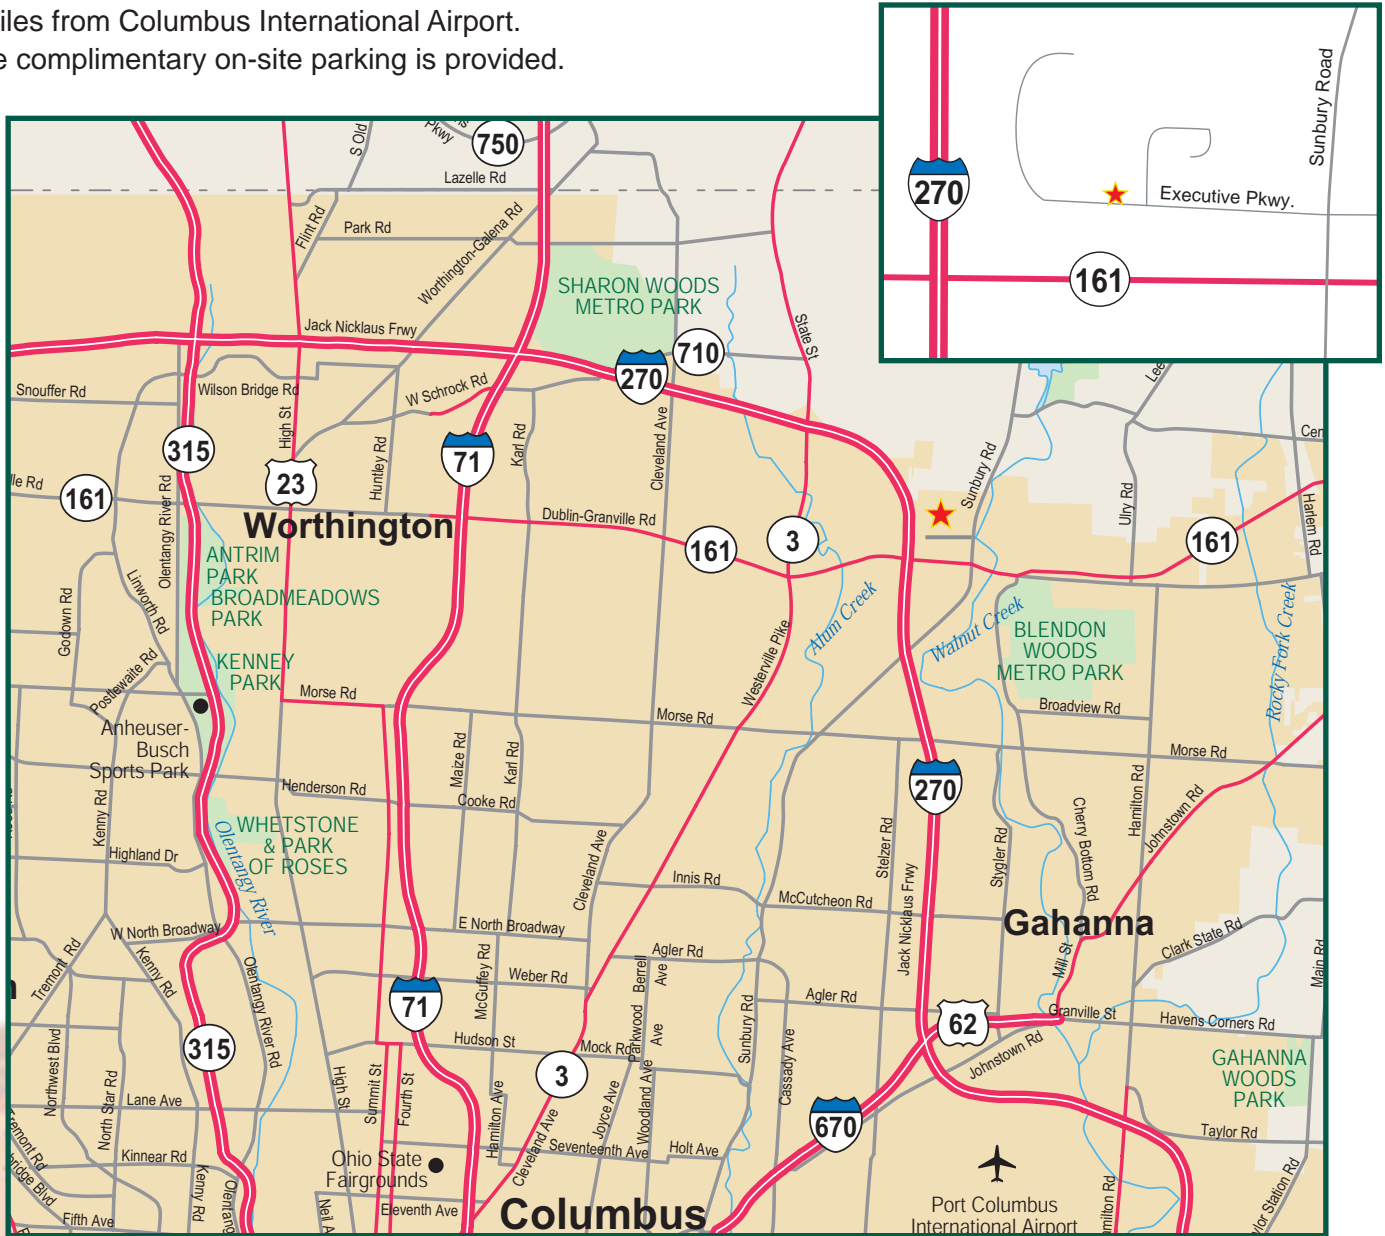

# Business Happens Here

Northeast Conference Center is conveniently located.

- Just minutes from Easton, offering excellent hotels, shopping and fine dining.
- 20 minutes from downtown Columbus.
- 8.5 miles from Columbus International Airport.
- Ample complimentary on-site parking is provided.